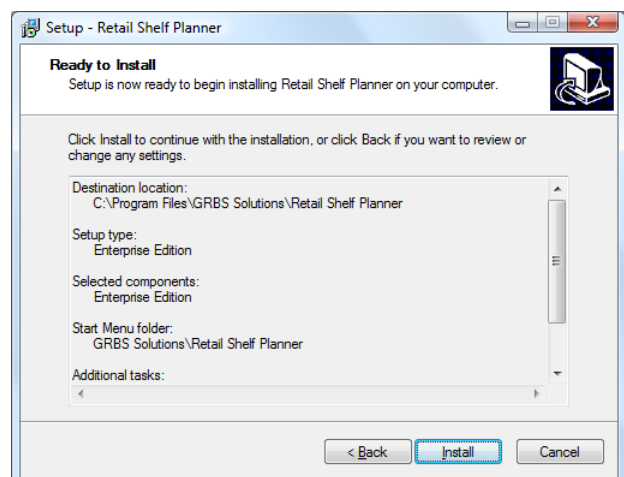

Step 7. Summary

In the last step you'll find all your choices summarized in one overview. By clicking the Install button, you start the installation. This will take just a few minutes and normally doesn't require you to reboot your PC afterwards.