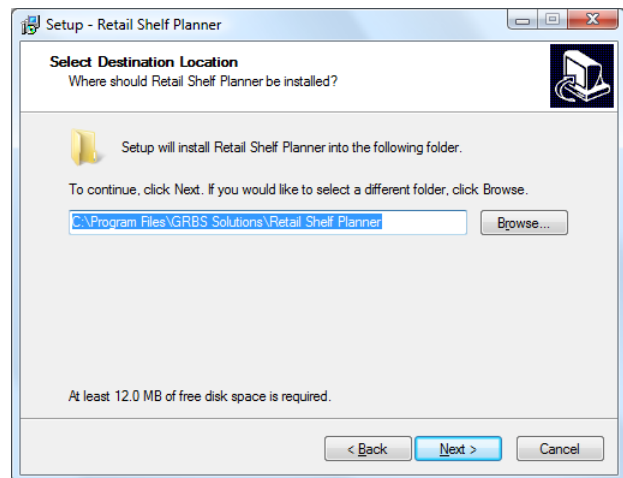

## Retail Shelf Planner – Installation instructions

Installing **Retail Shelf Planner** is done through a few Wizard-guided steps.

Start the installation procedure by clicking Run in the dialog from the website, or by double-clicking the saved exe-file from Windows Explorer.

### Step 1.

Select the language you want to use for the user interface during installation.

### Step 3. Destination Location

Select the location on the harddisk where you want Retail Shelf Planner to be installed.

It is recommended to use the default setting.