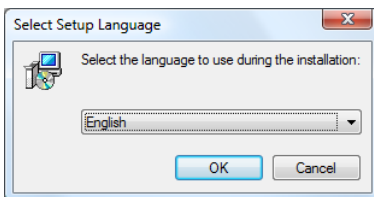

Step 1.

Select the language you want to use for the user interface during installation.

Step 2.

The welcome screen: