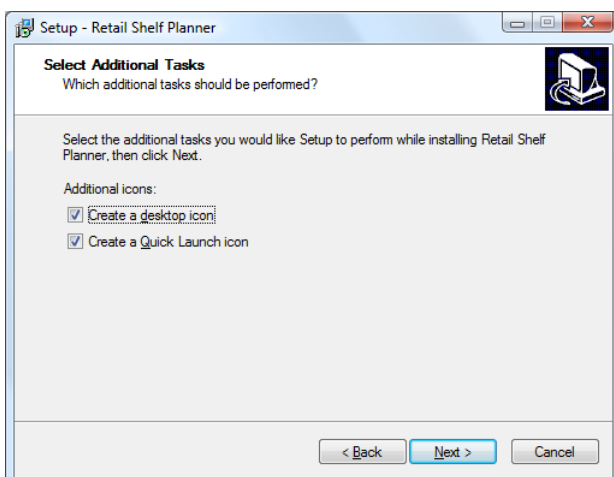

### Step 4. Components

Here you select which version of **Retail Shelf Planner** you want to install, the Enterprise edition or the Express edition.

### Step 5. Start Menu

Enter the name of the Start Menu folder where the program's shortcuts will have to be installed.

It is recommended to use the default setting.

### Step 6. Additional Tasks

Select the checkboxes if you want program shortcuts on your desktop and/or the Quick Launch taskbar.