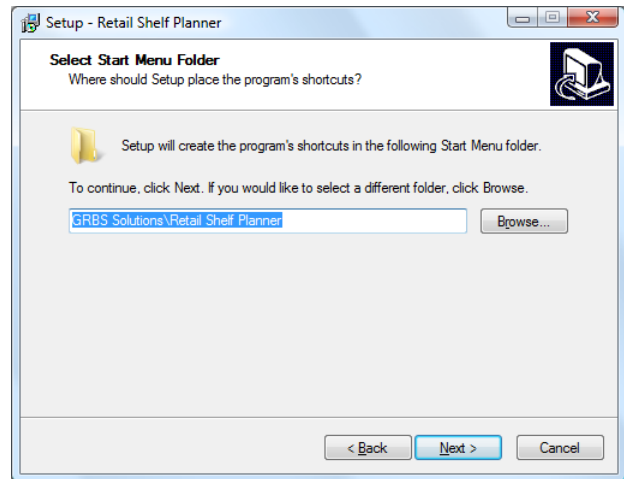

# Retail Shelf Planner – Installation Instructions

A STEP-BY-STEP GUIDE

## Retail Shelf Planner – Installation instructions, continued

### Step 4. Components

Here you select which version of **Retail Shelf Planner** you want to install, the Enterprise edition or the Express edition.

### Step 5. Start Menu

Enter the name of the Start Menu folder where the program's shortcuts will have to be installed.

It is recommended to use the default setting.