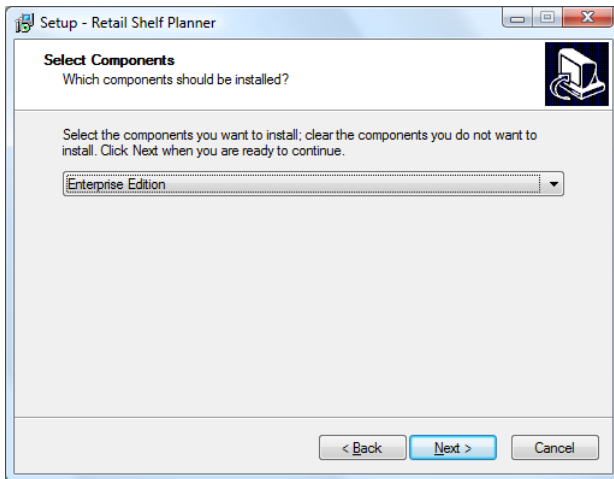

Retail Shelf Planner – Installation Instructions

A STEP-BY-STEP GUIDE

Retail Shelf Planner – Installation instructions, continued

Step 4. Components

Here you select which version of **Retail Shelf Planner** you want to install, the Enterprise edition or the Express edition.